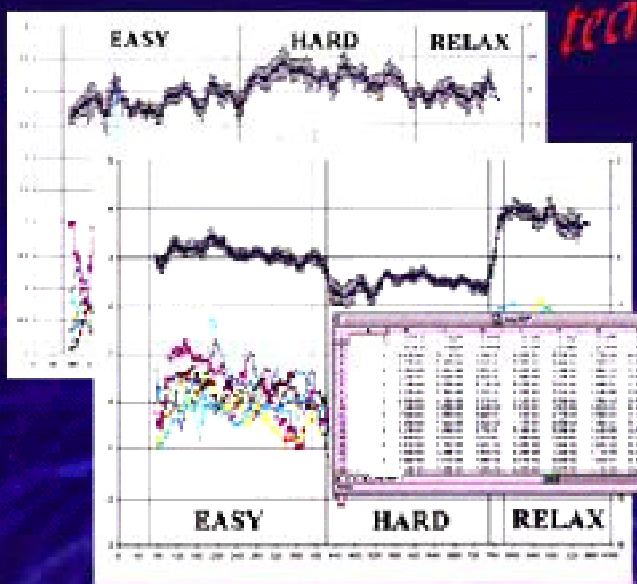

Right: Cepstrum peak amplitudes - higher during difficult, frustrating tasks. - Top Plot - AVERAGE of Subject Pool for Cepstrum (Coherence?) Peak - Vertical Axis - Power Density - Horizontal Axis - Time During Which Tasks were uniformly sequenced. 2nd. Figure: Cepstrum Peak x-coordinate (Emotional Index) is lower during difficult tasks and higher during relaxation. What exactly does the Emotional Index tell us about our state of mind?

The screenshot shows the HeartTuner software interface with several data plots and a prominent banner that reads "FREE DOWNLOAD AT WWW.HEARTCOHERENCE.COM/MODULE". The interface includes various windows for data analysis and visualization.

NEW: HeartTuner HARMONIC MODULE Software (beta) just released! Hundreds of interest groups around the world have dreamed together for many years of day when it would be possible to measure and teach with feedback - LINK HEARTS AROUND THE WORLD. A very spiritually based and planet healing vision of this plan has been called 'The Harmonic Module' (from Planet Heartworks) - <http://www.soulinvitation.com/module>. In addition - this capability to link hearts into phase lock and measured coherence TOGETHER, serves many immediate practical and business functions - CORPORATE CONSENSUS PROCESSES, CONFLICT RESOLUTION, (see especially the Science of Peace University group <http://www.scienceofpeace.org>), GROUP MEDITATION, HEALING and PRAYER, etc. The brand new HARMONIC MODULE software for HeartTuner Links 2 to 1000 more hearts (or even brain harmonics) over computer Internet or Intranet connection. (1 HeartTuner and computer required for each 2 people). Corporate boardroom - AND the warring military may never be the same, now sincerely to link hearts is measurable and teachable!